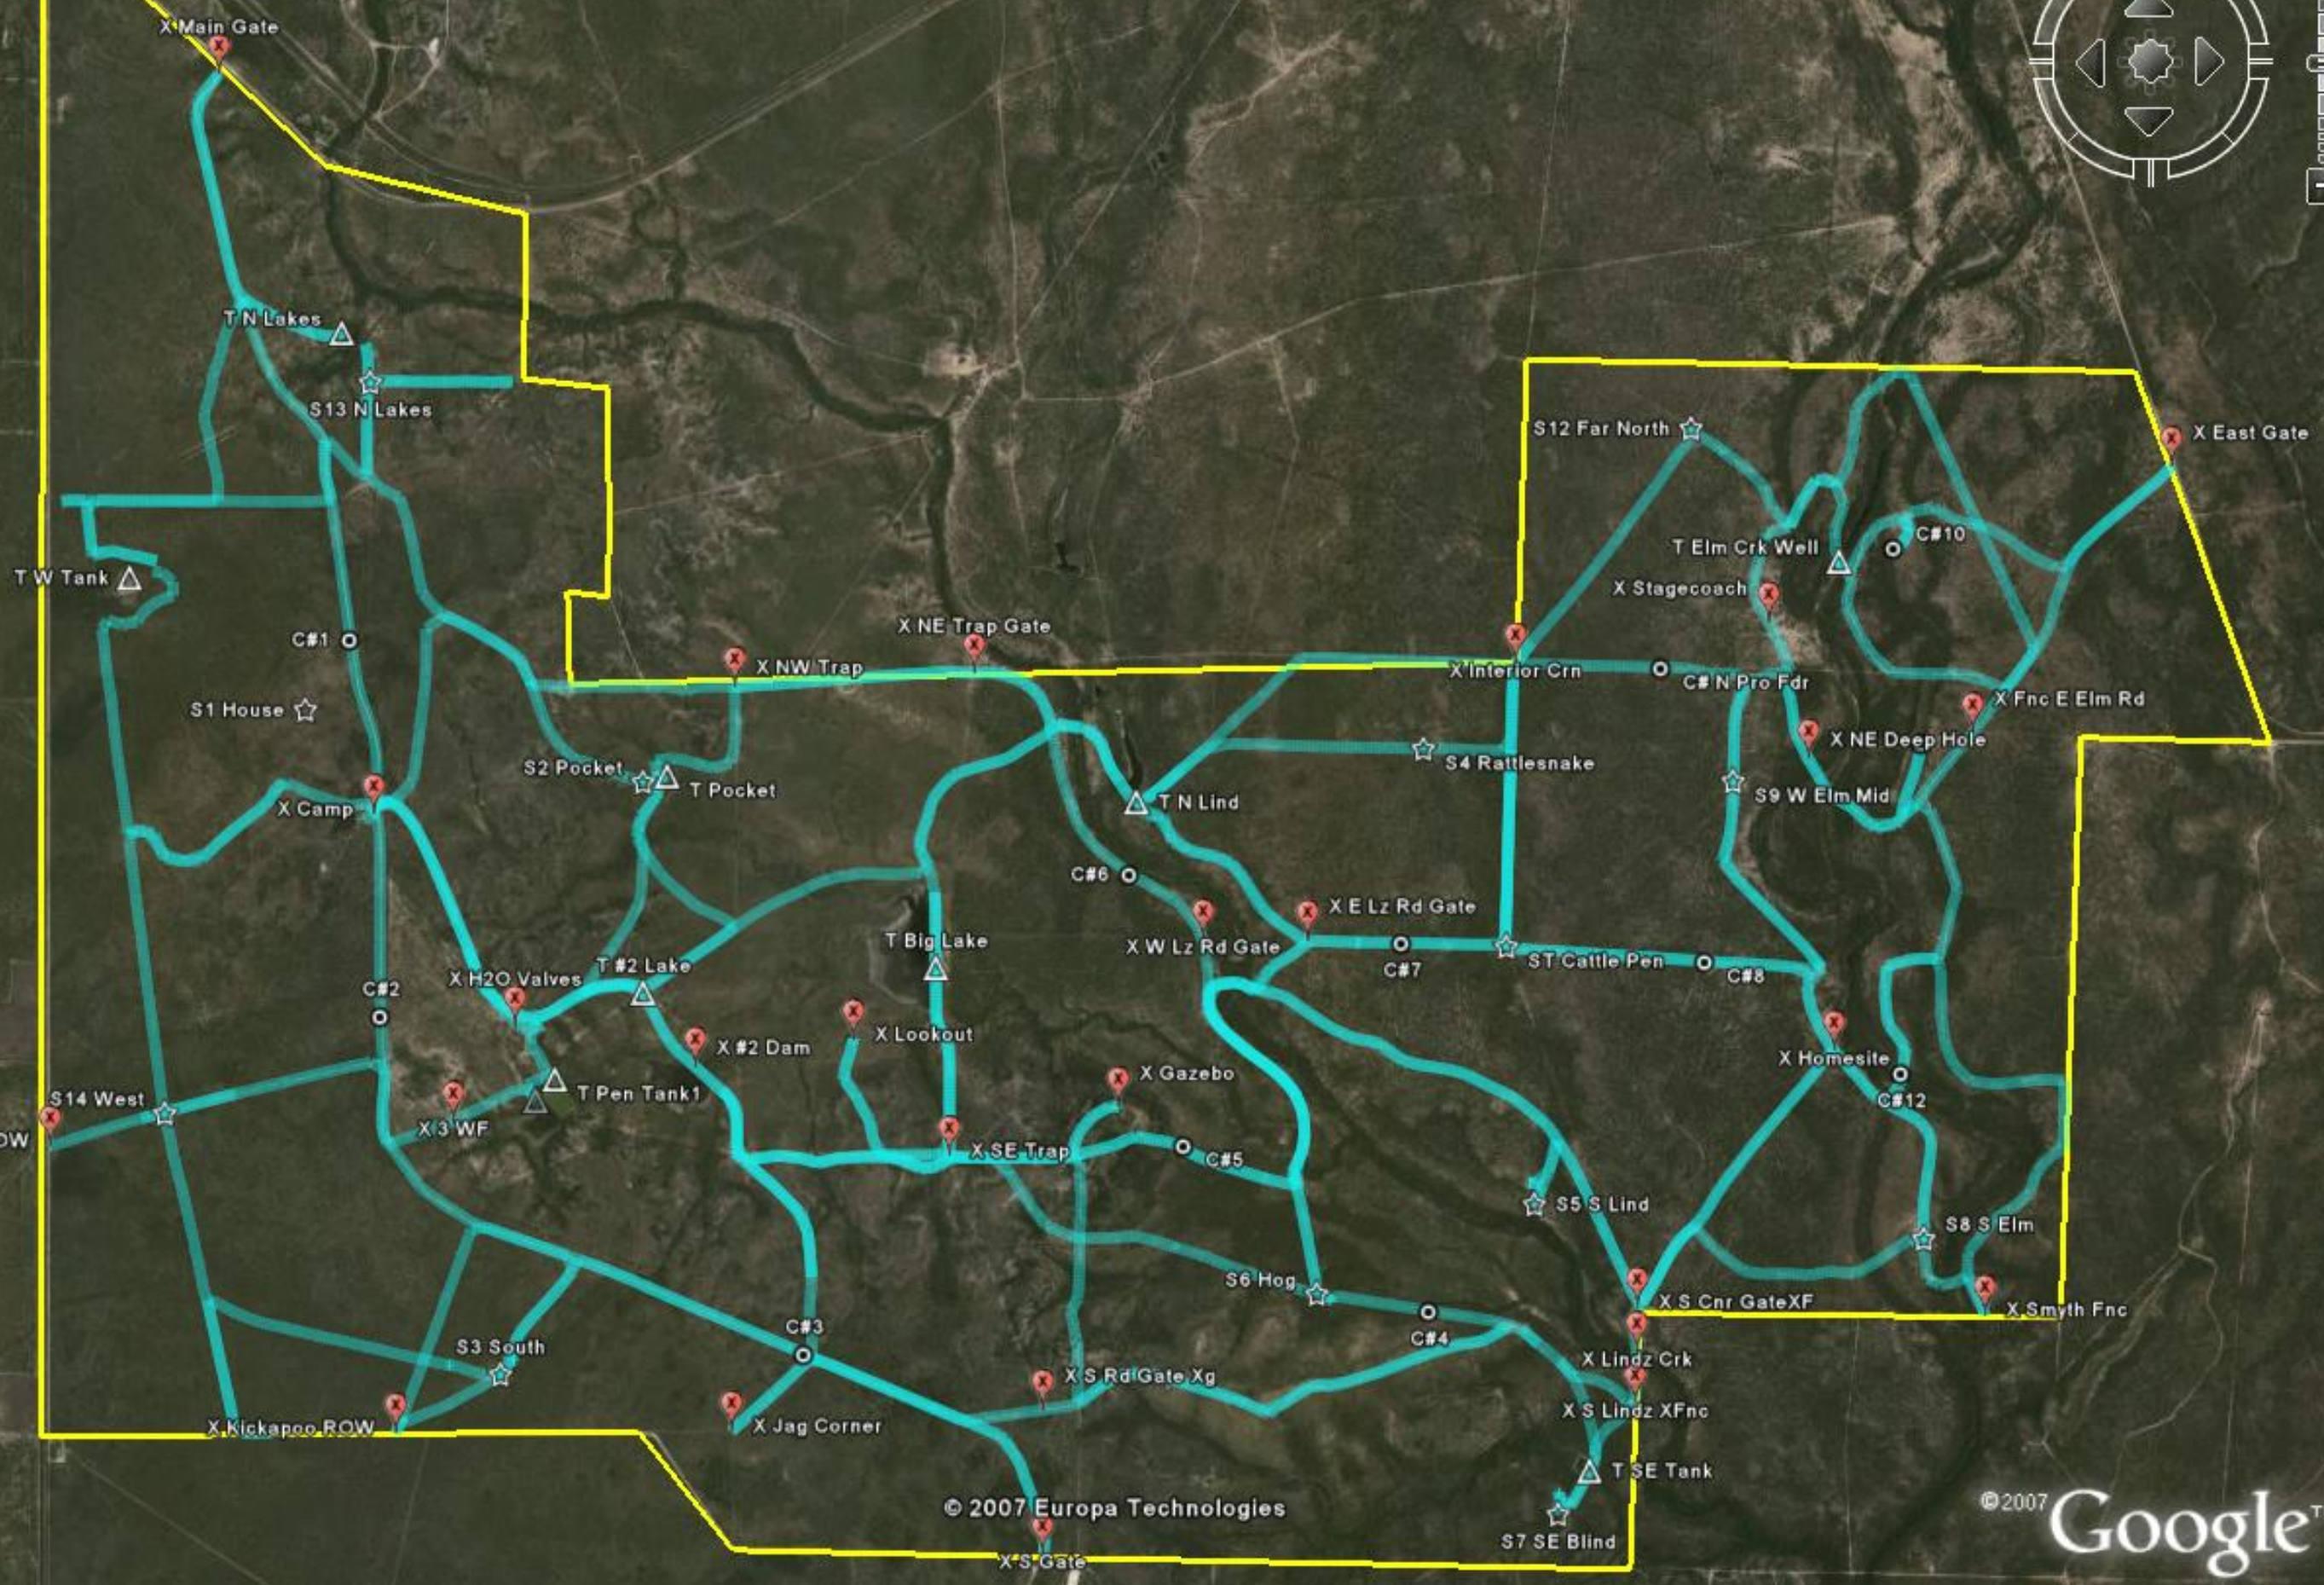

27 SEP 2007
2:25pm

29 SEP 2007
3:04pm

© 2007 Europa Technologies

© 2007 Google™

Pointer 29°07'45.80" N 100°21'06.55" W elev 907 ft

Streaming ||||| 100%

Eye alt 31966 ft